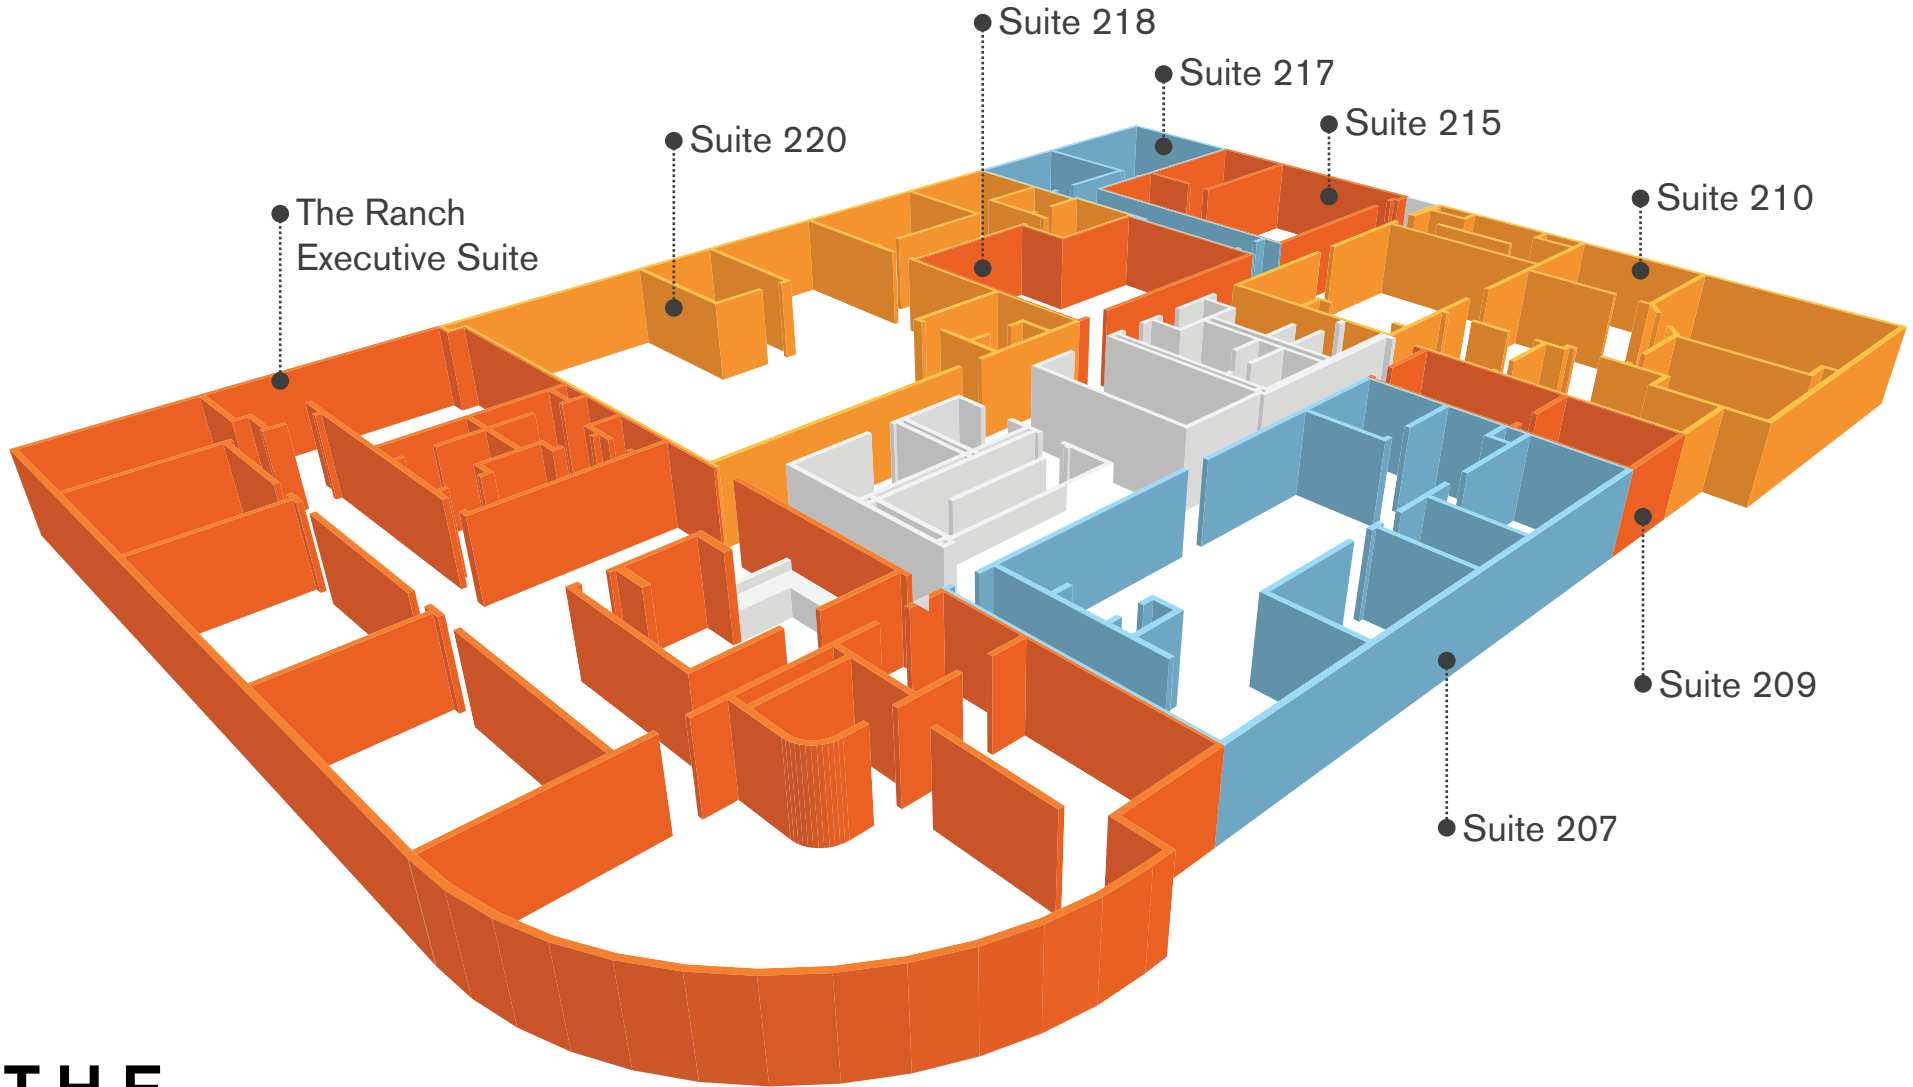

Office Space: Floor 2

- High speed fiber optic and cable internet: 100 Mbps up and down capabilities.
- State of the art phone system
- Furnished

Dimensions

Ranch Executive Suite: 7,827 sq/ft
Suite 207: 1,904 sq/ft
Suite 209: 308 sq/ft
Suite 210: 2,157 sq/ft

Suite 215: 810 sq/ft
Suite 217: 323 sq/ft
Suite 218: 733 sq/ft
Suite 220: 2,933 sq/ft

THE RANCH

The Ranch Studios, LLC.
8301 W. Judge Perez Drive
Chalmette, LA 70043

Contact:
info@WeAreTheRanch.com
WeAreTheRanch.com