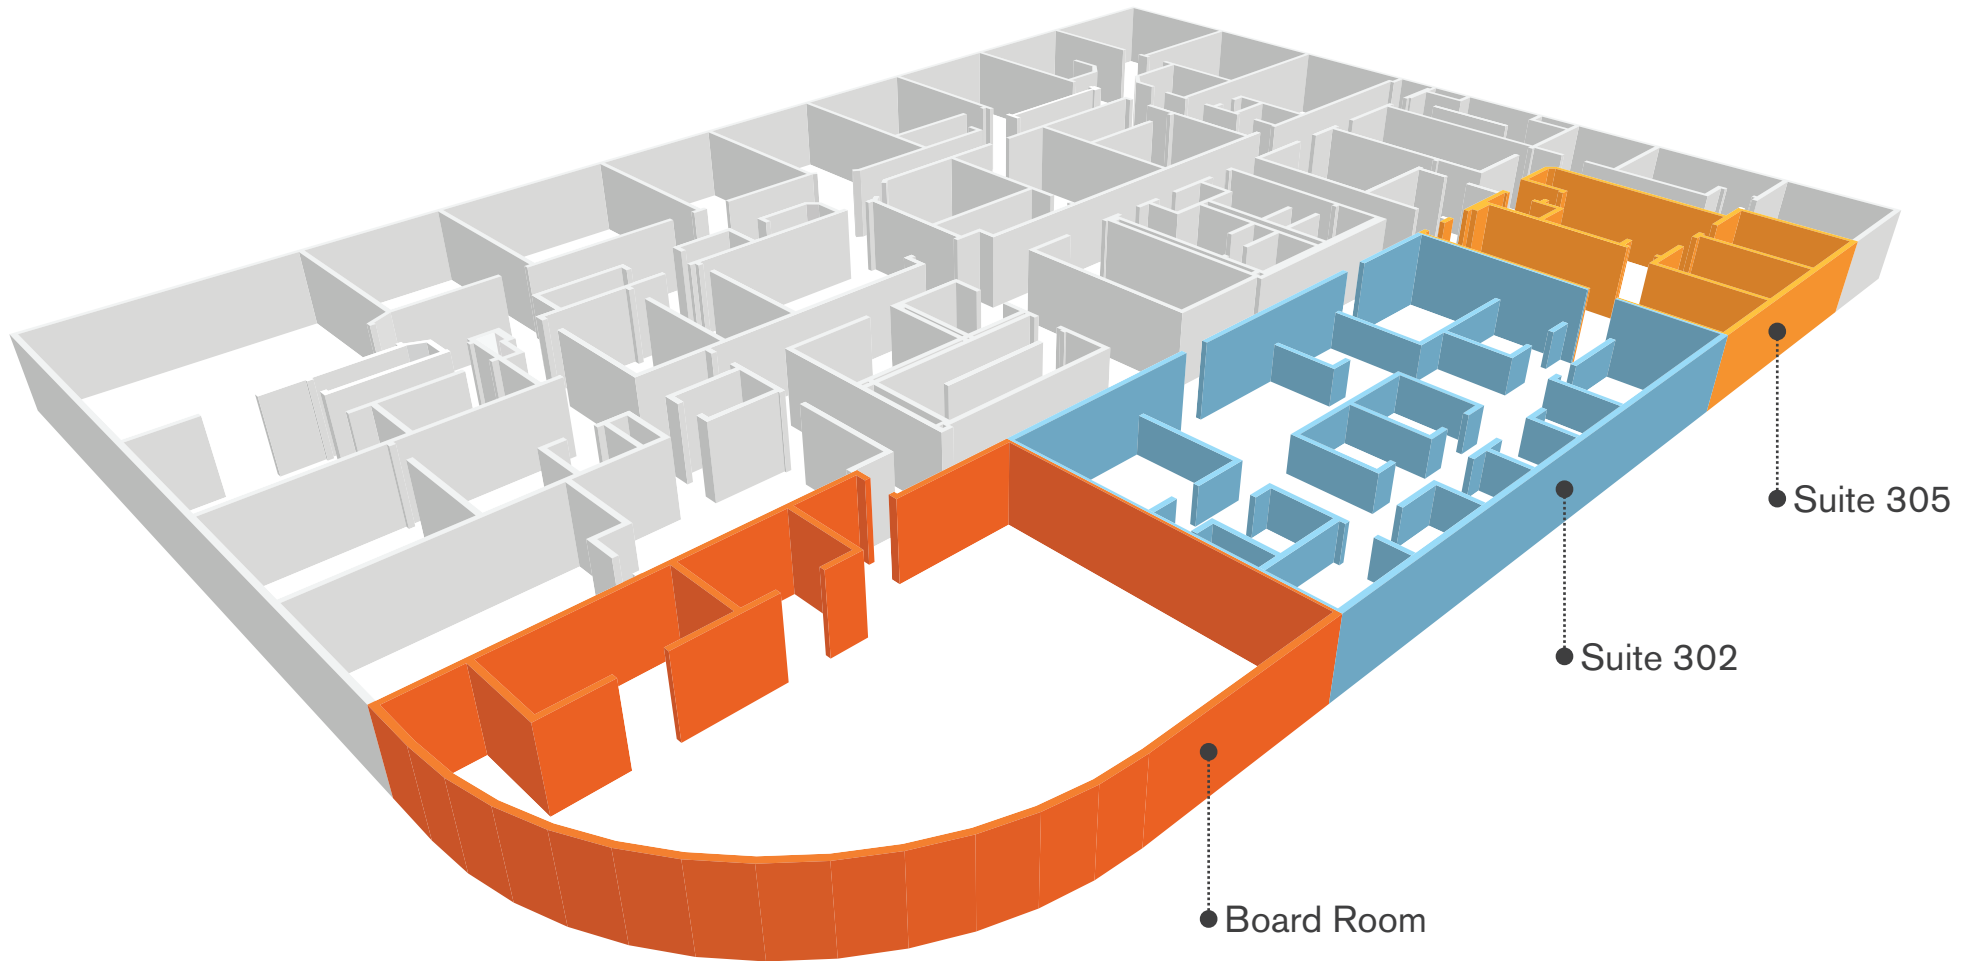

Office Space: Floor 3

- High speed fiber optic and cable internet: 100 Mbps up and down capabilities.
- State of the art phone system
- Furnished

Dimensions

Boardroom: 1,669 sq/ft
Suite 302: 1,980 sq/ft
Suite 305: 924 sq/ft