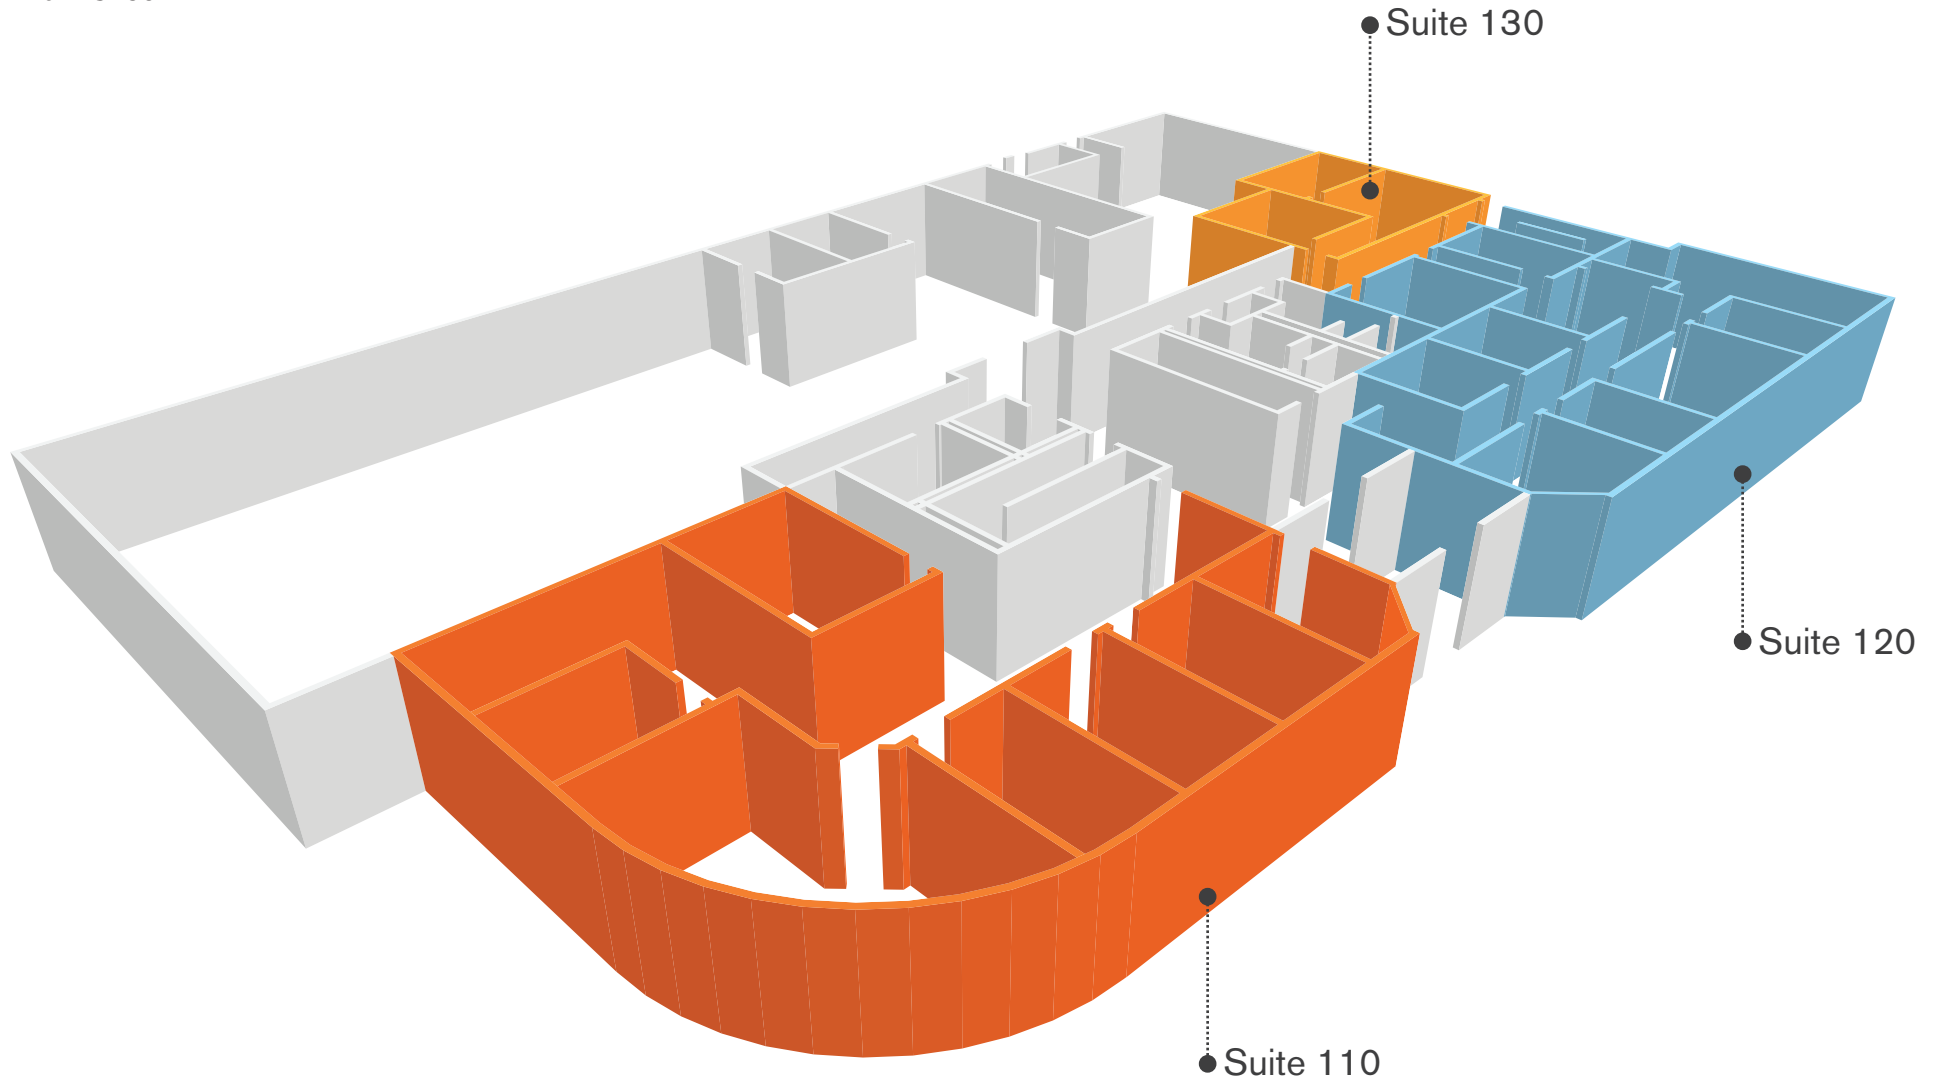

Office Space: Ground Floor

- High speed fiber optic and cable internet: 100 Mbps up and down capabilities.
- State of the art phone system
- Furnished

Dimensions

Suite 110: 2,236 sq/ft
Suite 120: 2,381sq/ft
Suite 130: 783 sq/ft