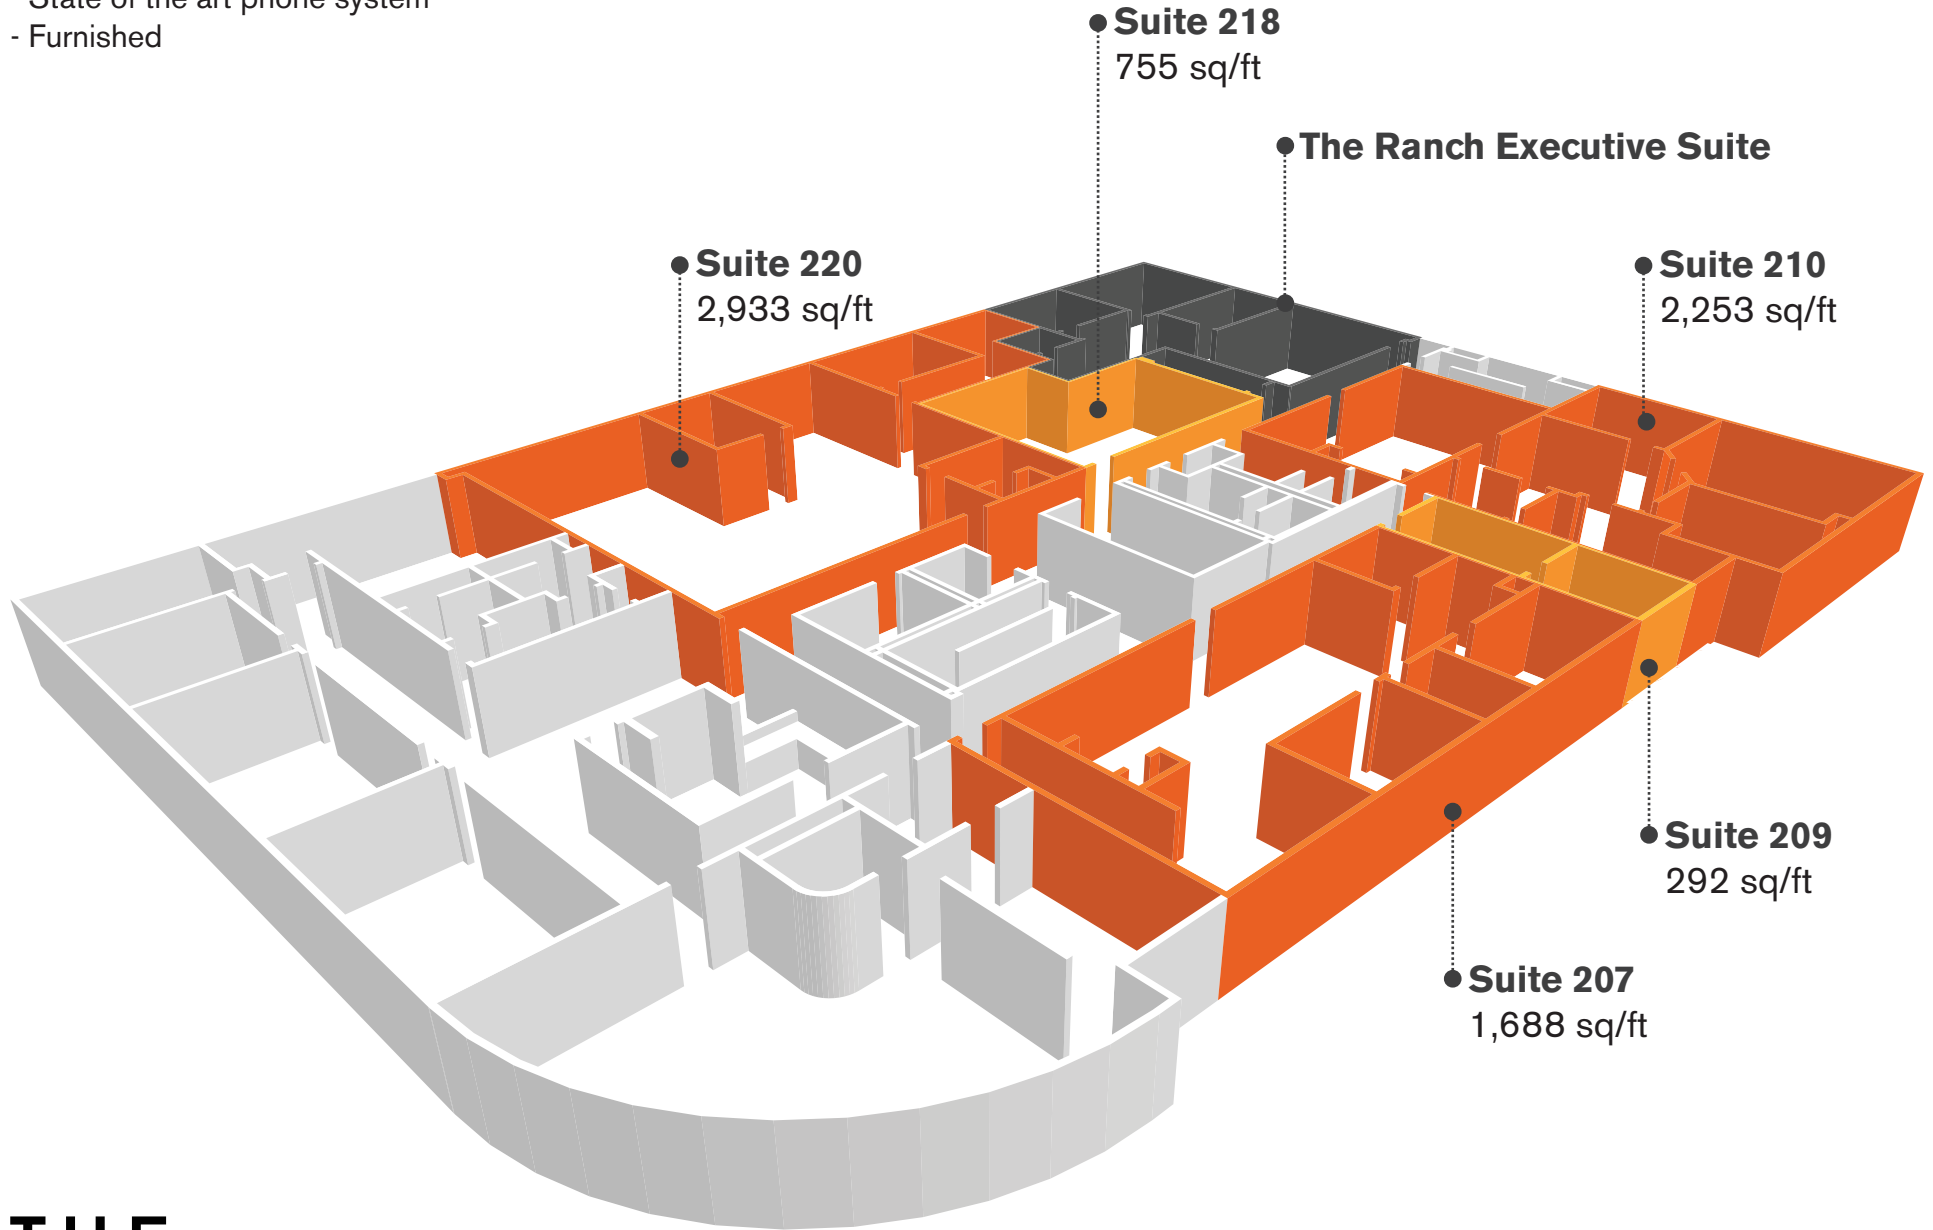

Office Space: Floor 2

- High speed fiber optic and cable internet:
150 Mbps up and down capabilities
- State of the art phone system
- Furnished

THE RANCH

The Ranch Studios, LLC.
8301 W. Judge Perez Drive
Suite 216
Chalmette, LA 70043

Contact:
info@WeAreTheRanch.com
WeAreTheRanch.com

Office Space: Floor 2

Suite 220: 2,933 sq/ft

The Ranch Exec. Suite:

Suite 218: 755sq/ft

Suite 207: 1,688 sq/ft

Suite 209: 292 sq/ft

Suite 210: 2,253 sq/ft