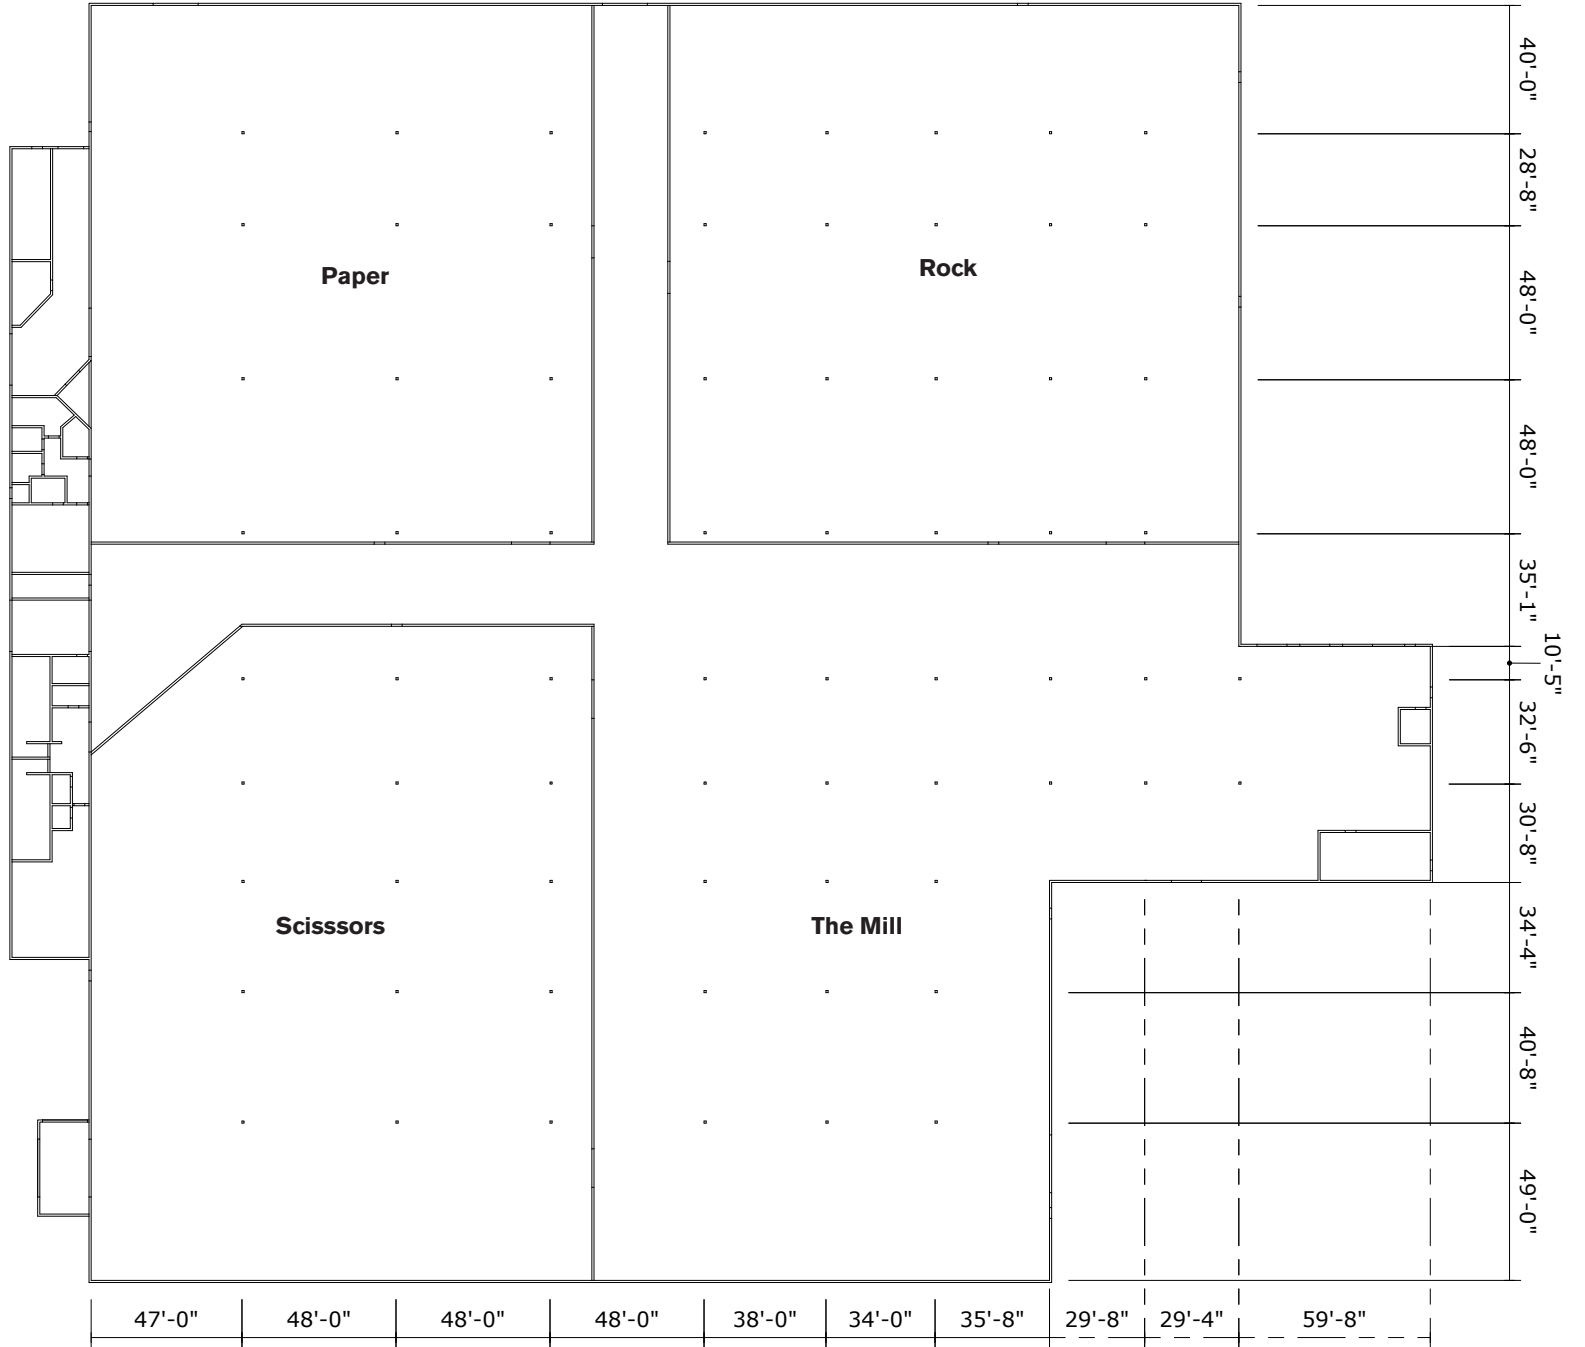

Amazement Center

Size: 157,612 sq/ft
 Dimensions: 396ft x 357ft
 Height: 29-21ft
 HVAC
 Load: 30psf
 Power: 8,400 amps 3 phase
 200 amps single phase.
 Rat holes for cable runs from external power

Additional Features:
 Front Lot / Parking: 174,000 sq/ft
 Rear Lot: 70,000 sq/ft
 Loading Dock: 4,000 sq/ft
 Covered Secured Area: 30,000 sq/ft

Amazement Center

Floor Plans

THE RANCH

The Ranch Studios, LLC.
 8301 W. Judge Perez Drive
 Suite 216
 Chalmette, LA 70043

Contact:
info@WeAreTheRanch.com
WeAreTheRanch.com

Amazement Center

Column Layout

THE RANCH