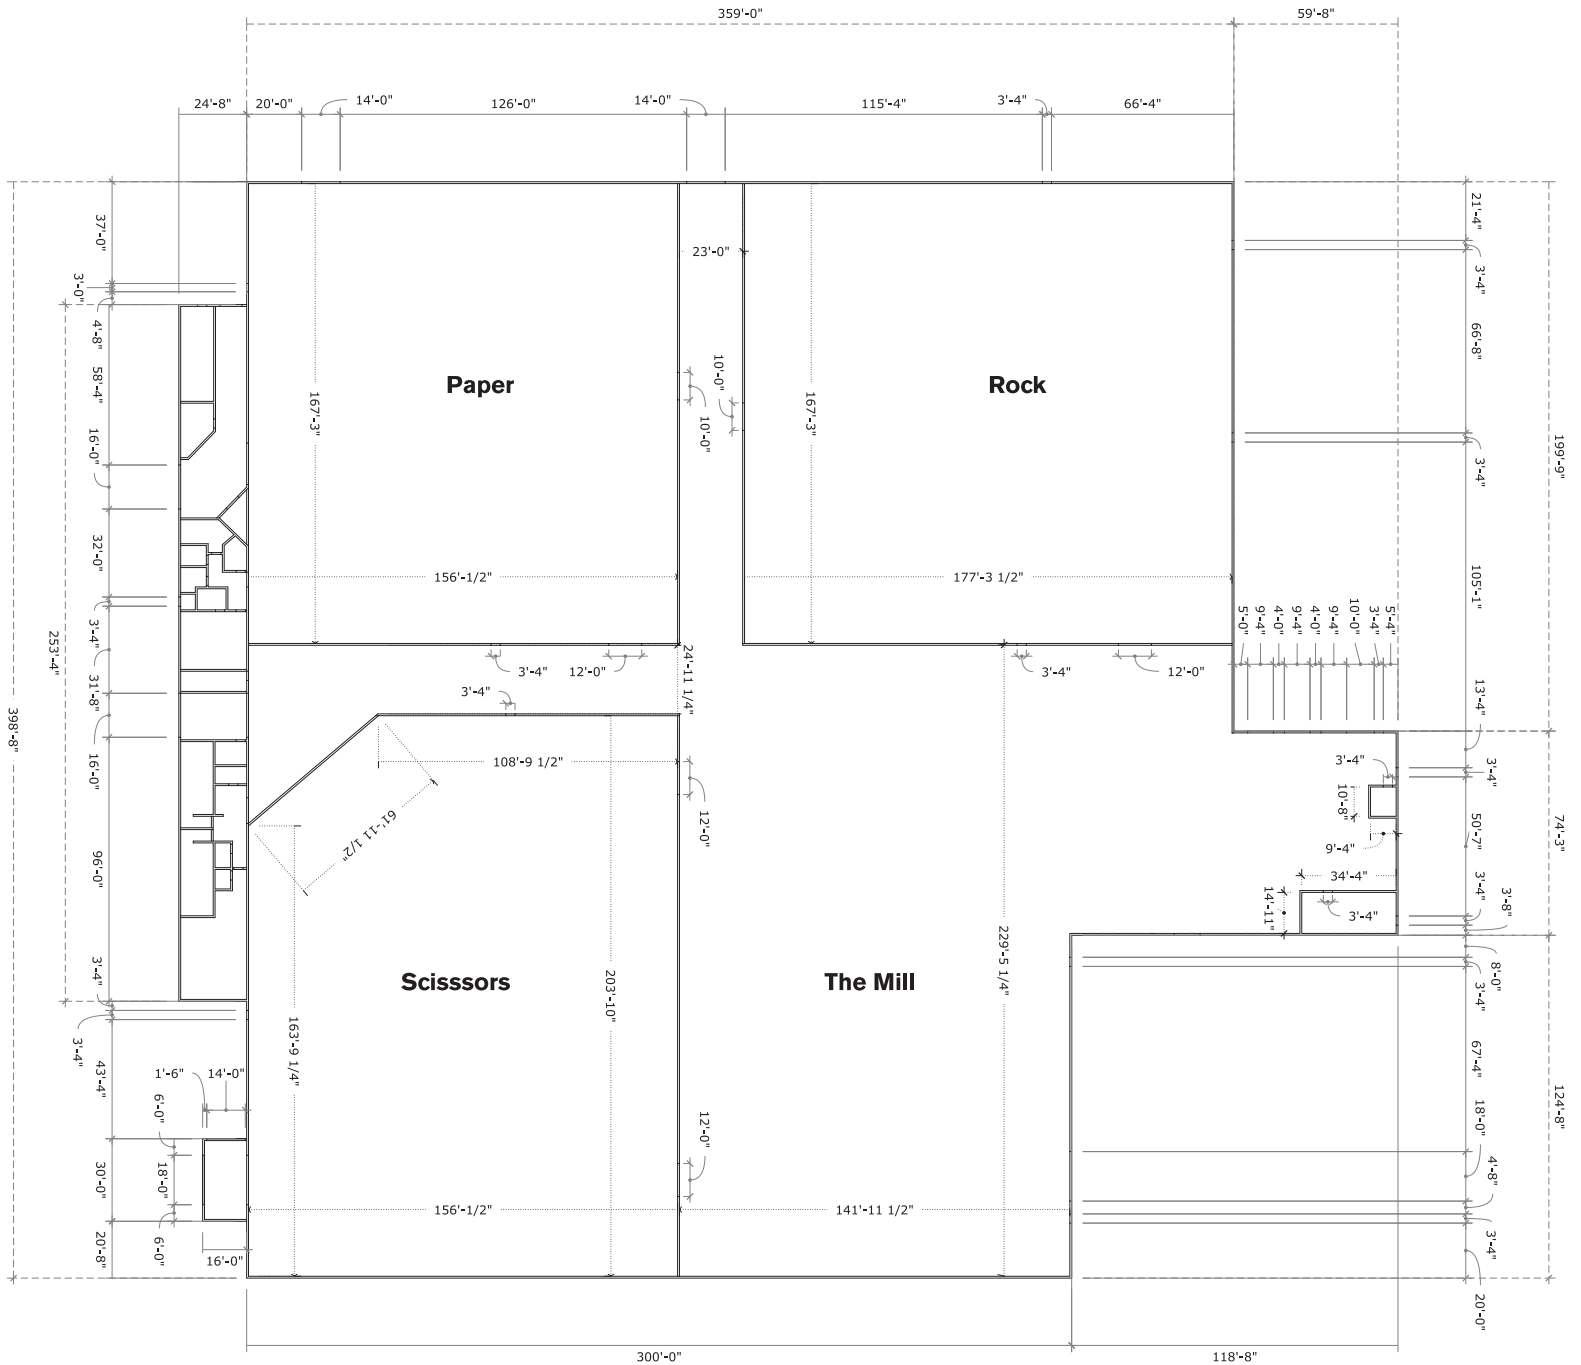

Amazement Center

Size: 157,612 sq/ft
 Dimensions: 396ft x 357ft
 Height: 29-21ft
 HVAC
 Load: 30psf
 Power: 8,400 amps 3 phase
 200 amps single phase.
 Rat holes for cable runs from external power

Additional Features:
 Front Lot / Parking: 174,000 sq/ft
 Rear Lot: 70,000 sq/ft
 Loading Dock: 4,000 sq/ft
 Covered Secured Area: 30,000 sq/ft

Rock: 29,648 sq/ft
Paper: 26,094 sq/ft
Scissors: 30,859 sq/ft
The Mill: 41,863 sq/ft

THE RANCH

The Ranch Studios, LLC.
 8301 W. Judge Perez Drive
 Suite 216
 Chalmette, LA 70043

Contact:
info@WeAreTheRanch.com
WeAreTheRanch.com

Amazement Center

Floor Plans

THE RANCH

The Ranch Studios, LLC.
 8301 W. Judge Perez Drive
 Suite 216
 Chalmette, LA 70043

Contact:
info@WeAreTheRanch.com
WeAreTheRanch.com

Amazement Center

Column Layout

THE RANCH