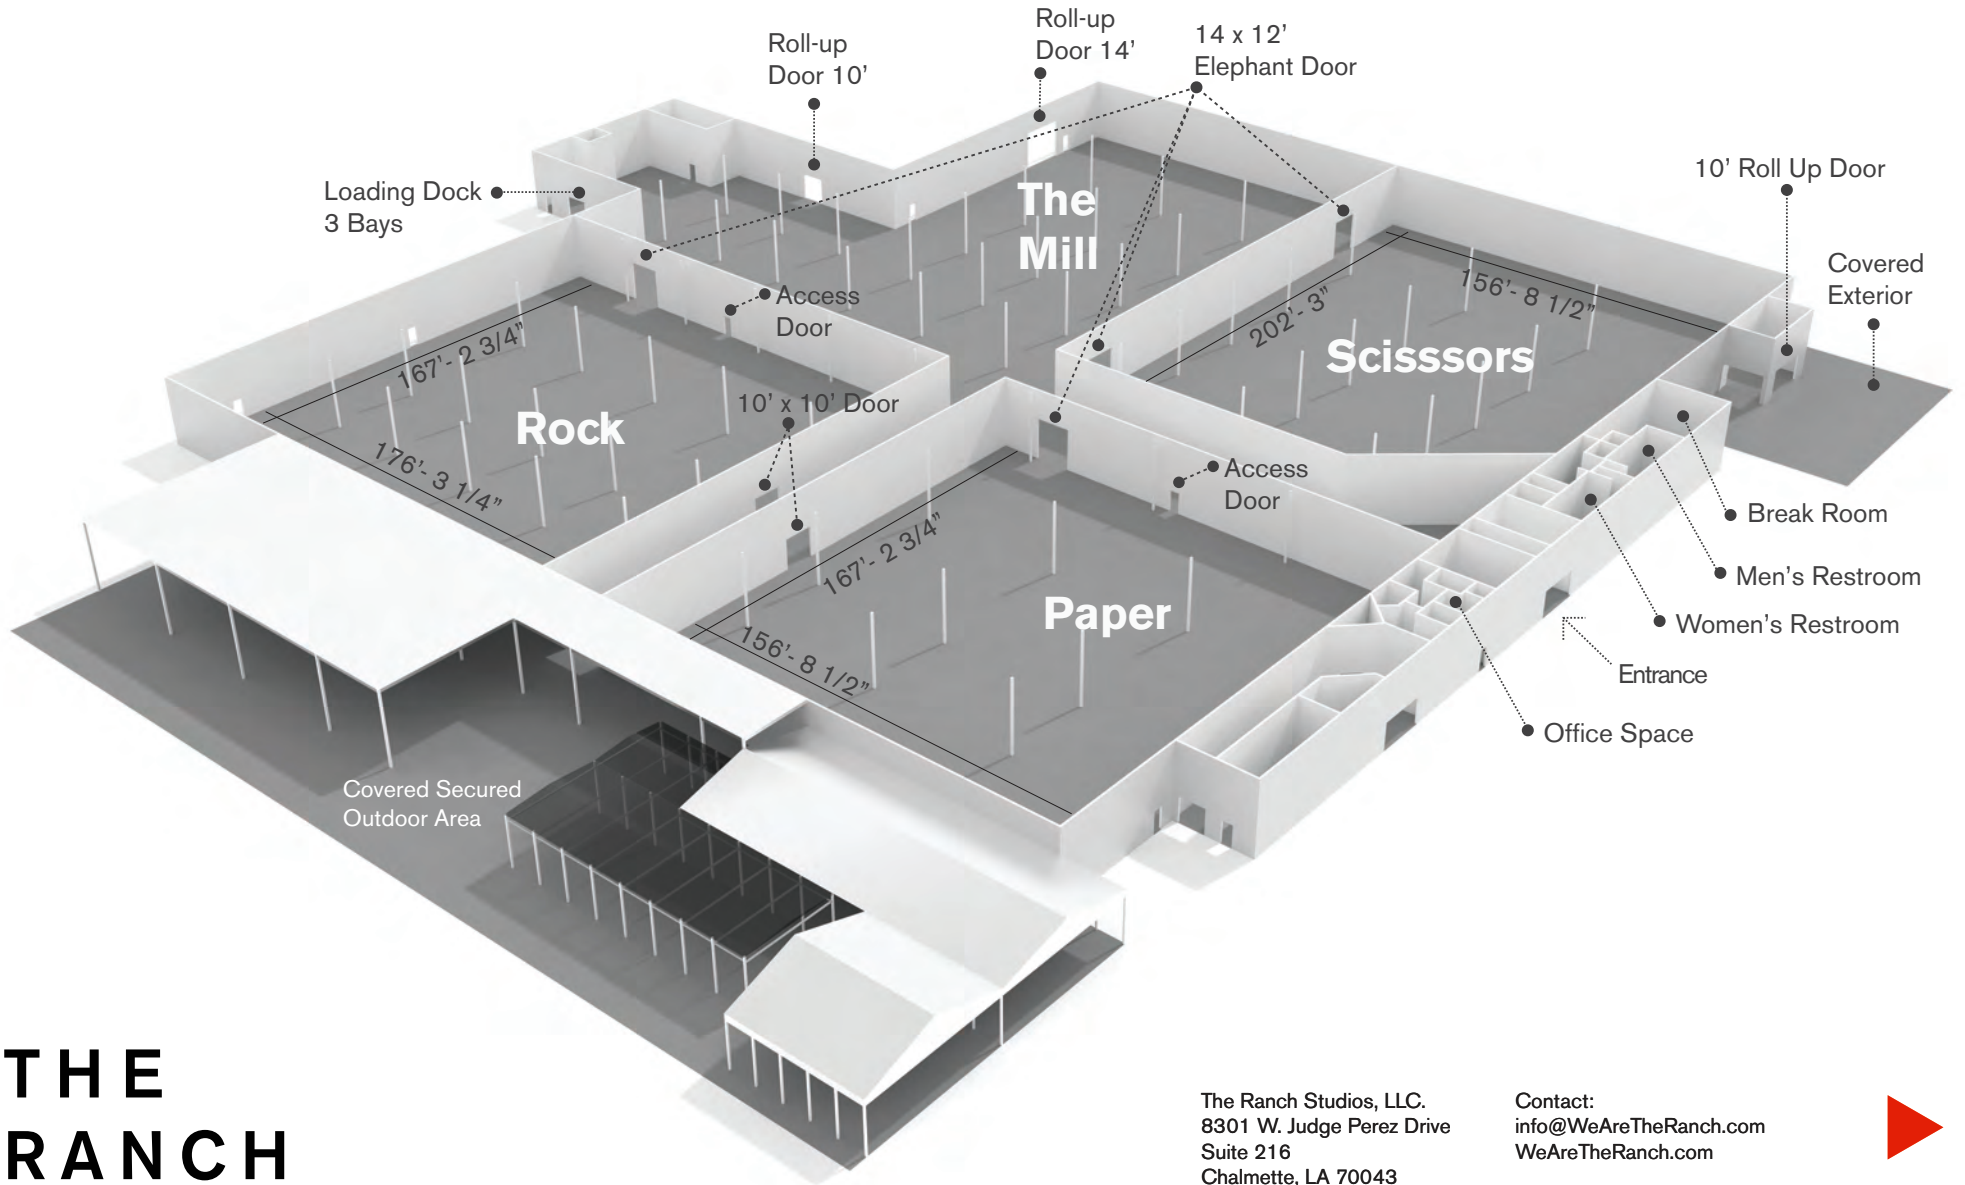

Amazement Center

Size: 157,612 sq/ft
 Dimensions: 396ft x 357ft
 Height: 29-21ft
 HVAC
 Load: 30psf
 Power: 8,400 amps 3 phase
 200 amps single phase.
 Rat holes for cable runs from external power

Additional Features:
 Front Lot / Parking: 174,000 sq/ft
 Rear Lot: 70,000 sq/ft
 Loading Dock: 4,000 sq/ft
 Covered Secured Area: 30,000 sq/ft

Rock: 29,648 sq/ft
Paper: 26,094 sq/ft
Scissors: 30,859 sq/ft
The Mill: 41,863 sq/ft

THE RANCH

The Ranch Studios, LLC.
 8301 W. Judge Perez Drive
 Suite 216
 Chalmette, LA 70043

Contact:
info@WeAreTheRanch.com
WeAreTheRanch.com

Amazement Center

Floor Plans

THE RANCH

The Ranch Studios, LLC.
 8301 W. Judge Perez Drive
 Suite 216
 Chalmette, LA 70043

Contact:
info@WeAreTheRanch.com
WeAreTheRanch.com

Amazement Center

Column Layout

THE RANCH