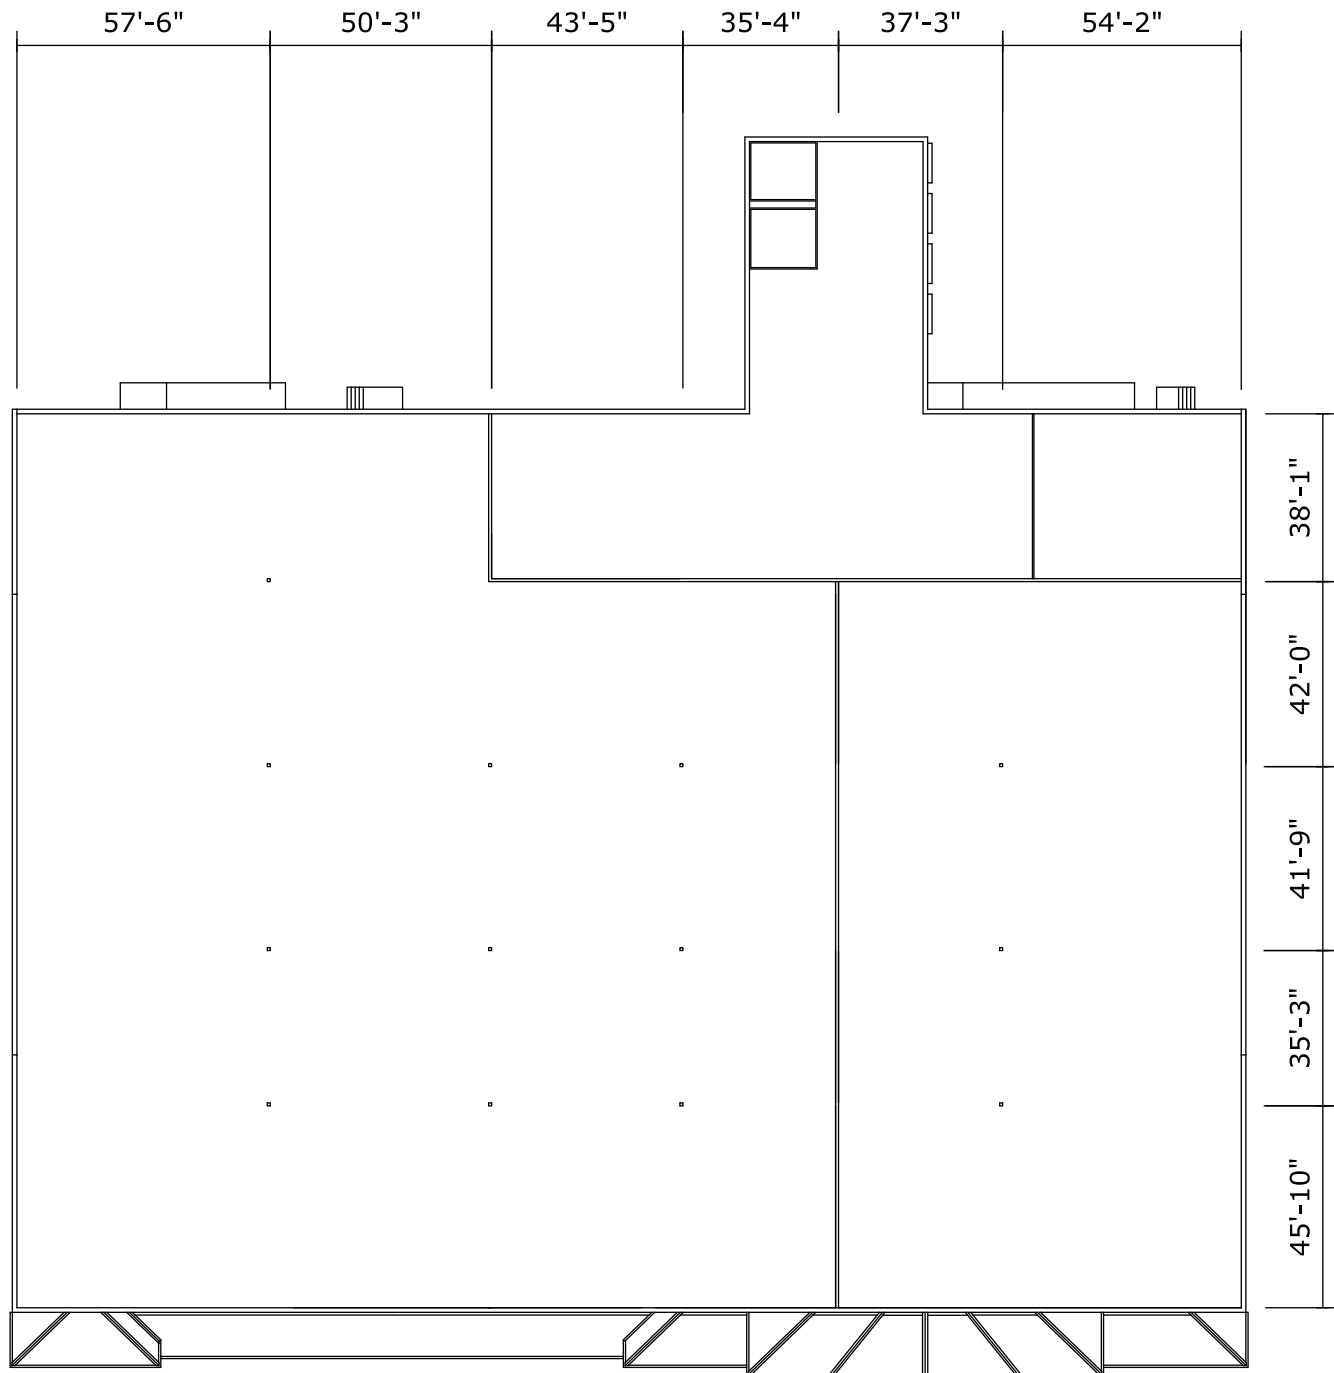

Imagination Station

Column Layout

THE RANCH

The Ranch Studios, LLC.
8301 W. Judge Perez Drive
Chalmette, LA 70043

Contact:
info@WeAreTheRanch.com
WeAreTheRanch.com