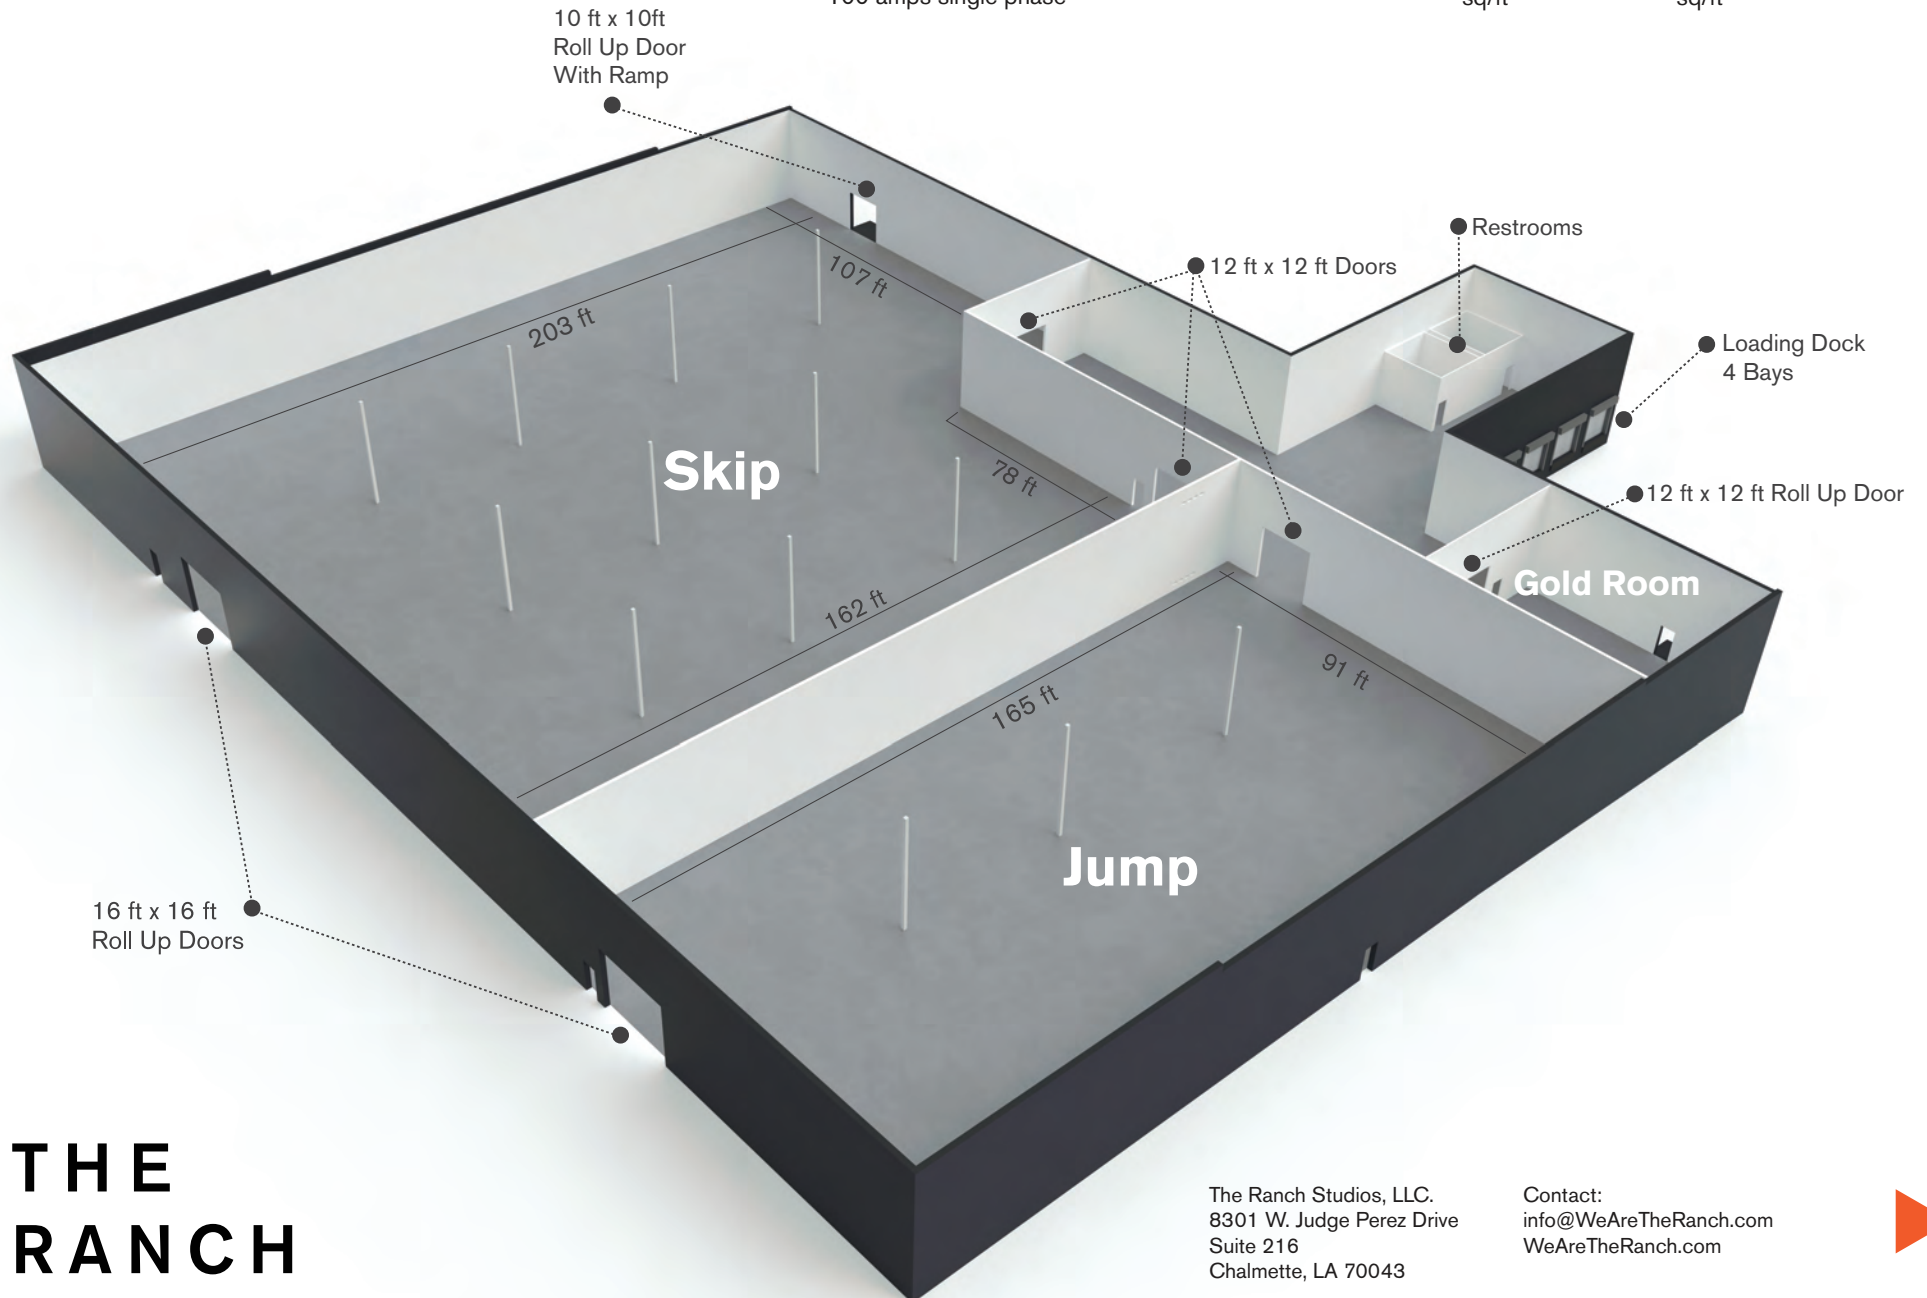

Imagination Station

Size: 62,360 sq/ft
 Dimensions: 280ft x 205ft
 Height: 24ft
 Load: 30psf
 Power: 2400 amps/ 3-phase
 100 amps single phase

Additional Features:
 Front Lot Parking: 86,000 sq/ft
 Rear Lot: 24,000 sq/ft
 Loading Dock: 2,500 sq/ft
 Second Floor Office: 38x60
 2,280 sq/ft

Skip
 Size: 34,705 sq/ft
 Dimensions: 203ft x 185ft
 Height: 24ft
 Load: 30lbs/sq/ft

Jump
 Size: 15,015 sq/ft
 Dimensions: 91ft x 165ft
 Height: 24ft
 Load: 30lbs/sq/ft

Gold Room
 Size: 1,536 sq/st
 Dimensions: 32 ft x 48 ft
 Height: 23 ft