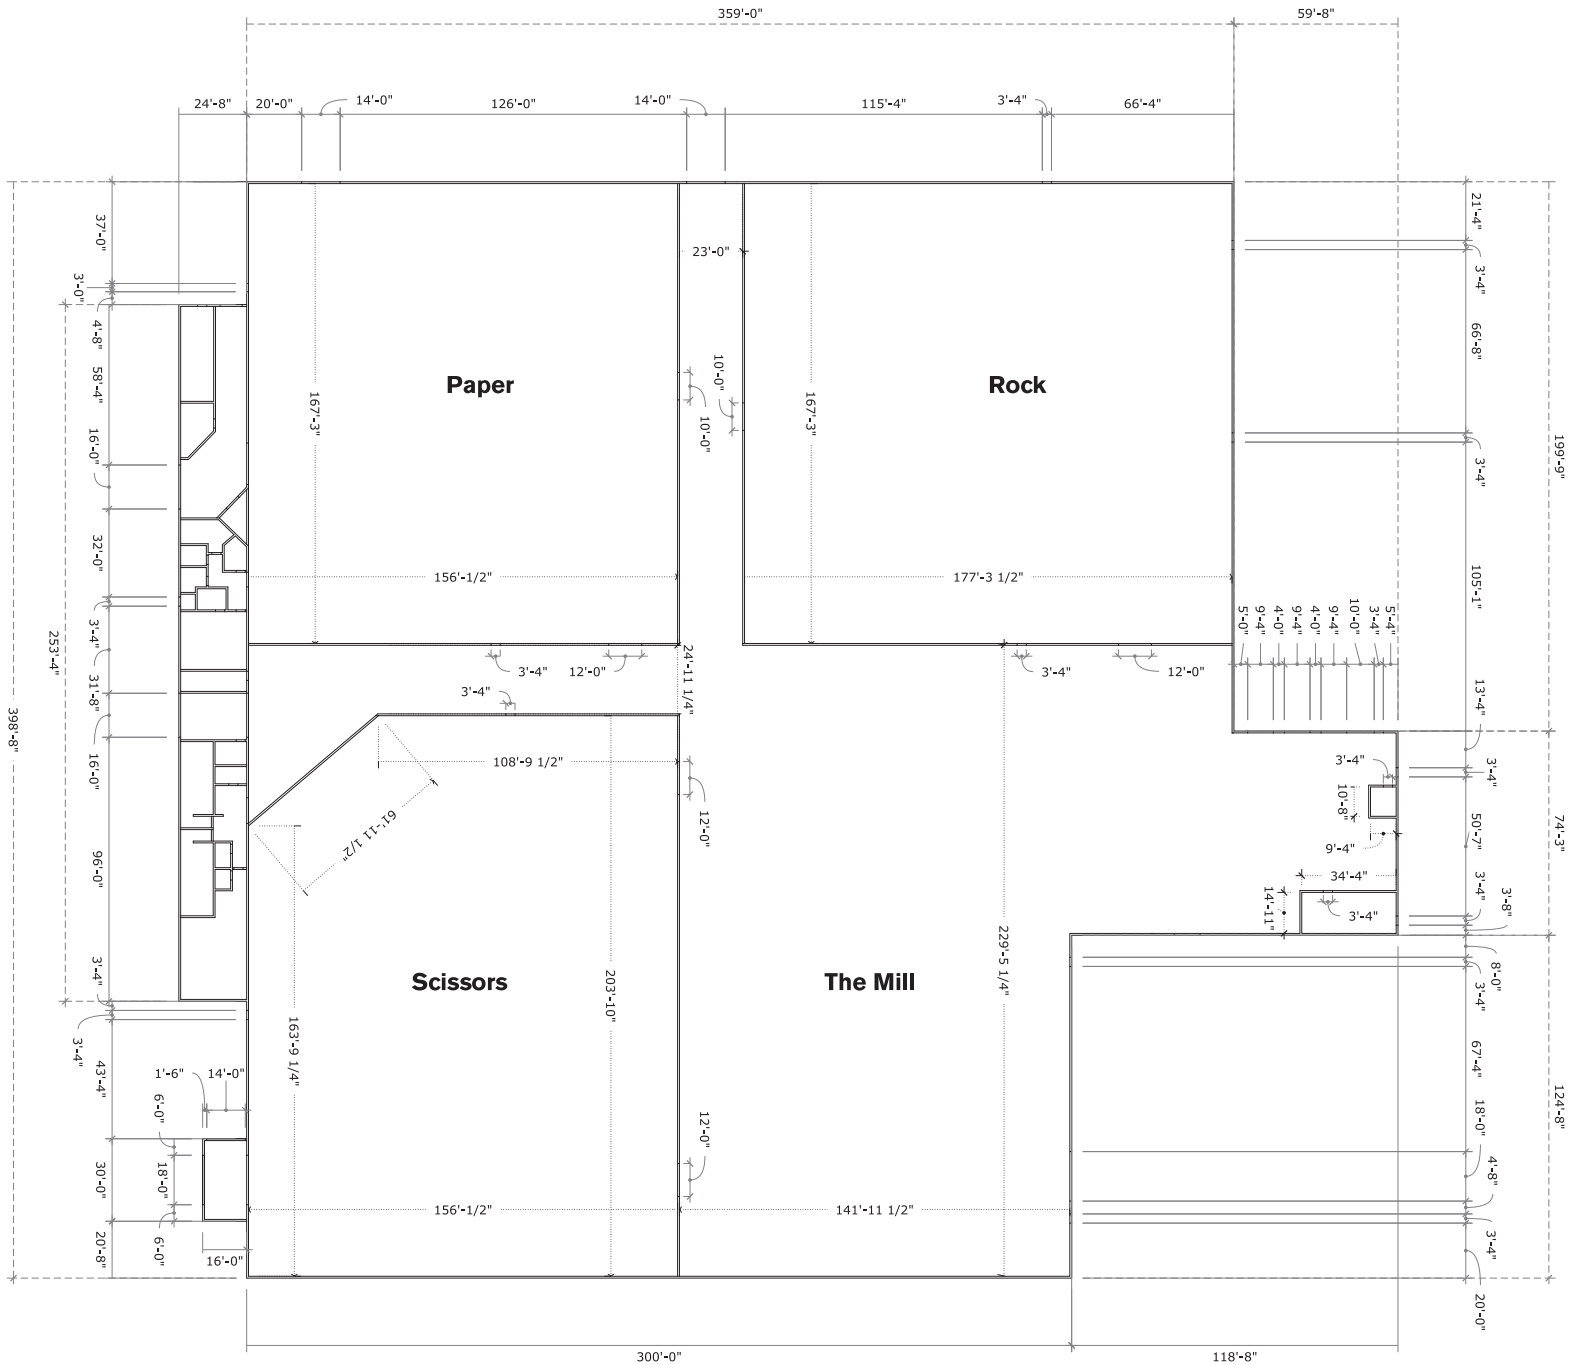

Amazement Center

Size: 157,612 sq/ft
 Dimensions: 396ft x 357ft
 Height: 29-21ft
 HVAC
 Load: 30psf
 Power: 8,400 amps 3 phase
 200 amps single phase.
 Rat holes for cable runs from external power

Additional Features:
 Front Lot / Parking: 174,000 sq/ft
 Rear Lot: 70,000 sq/ft
 Loading Dock: 4,000 sq/ft
 Covered Secured Area: 30,000 sq/ft

Rock: 29,648 sq/ft
Paper: 26,094 sq/ft
Scissors: 30,859 sq/ft
The Mill: 41,863 sq/ft

THE RANCH

The Ranch Studios, LLC.
 8301 W. Judge Perez Drive
 Suite 216
 Chalmette, LA 70043

Contact:
info@WeAreTheRanch.com
WeAreTheRanch.com

Amazement Center

Floor Plans

THE RANCH

The Ranch Studios, LLC.
8301 W. Judge Perez Drive
Suite 216
Chalmette, LA 70043

Contact:
info@WeAreTheRanch.com
WeAreTheRanch.com

Amazement Center

Column Layout

THE RANCH