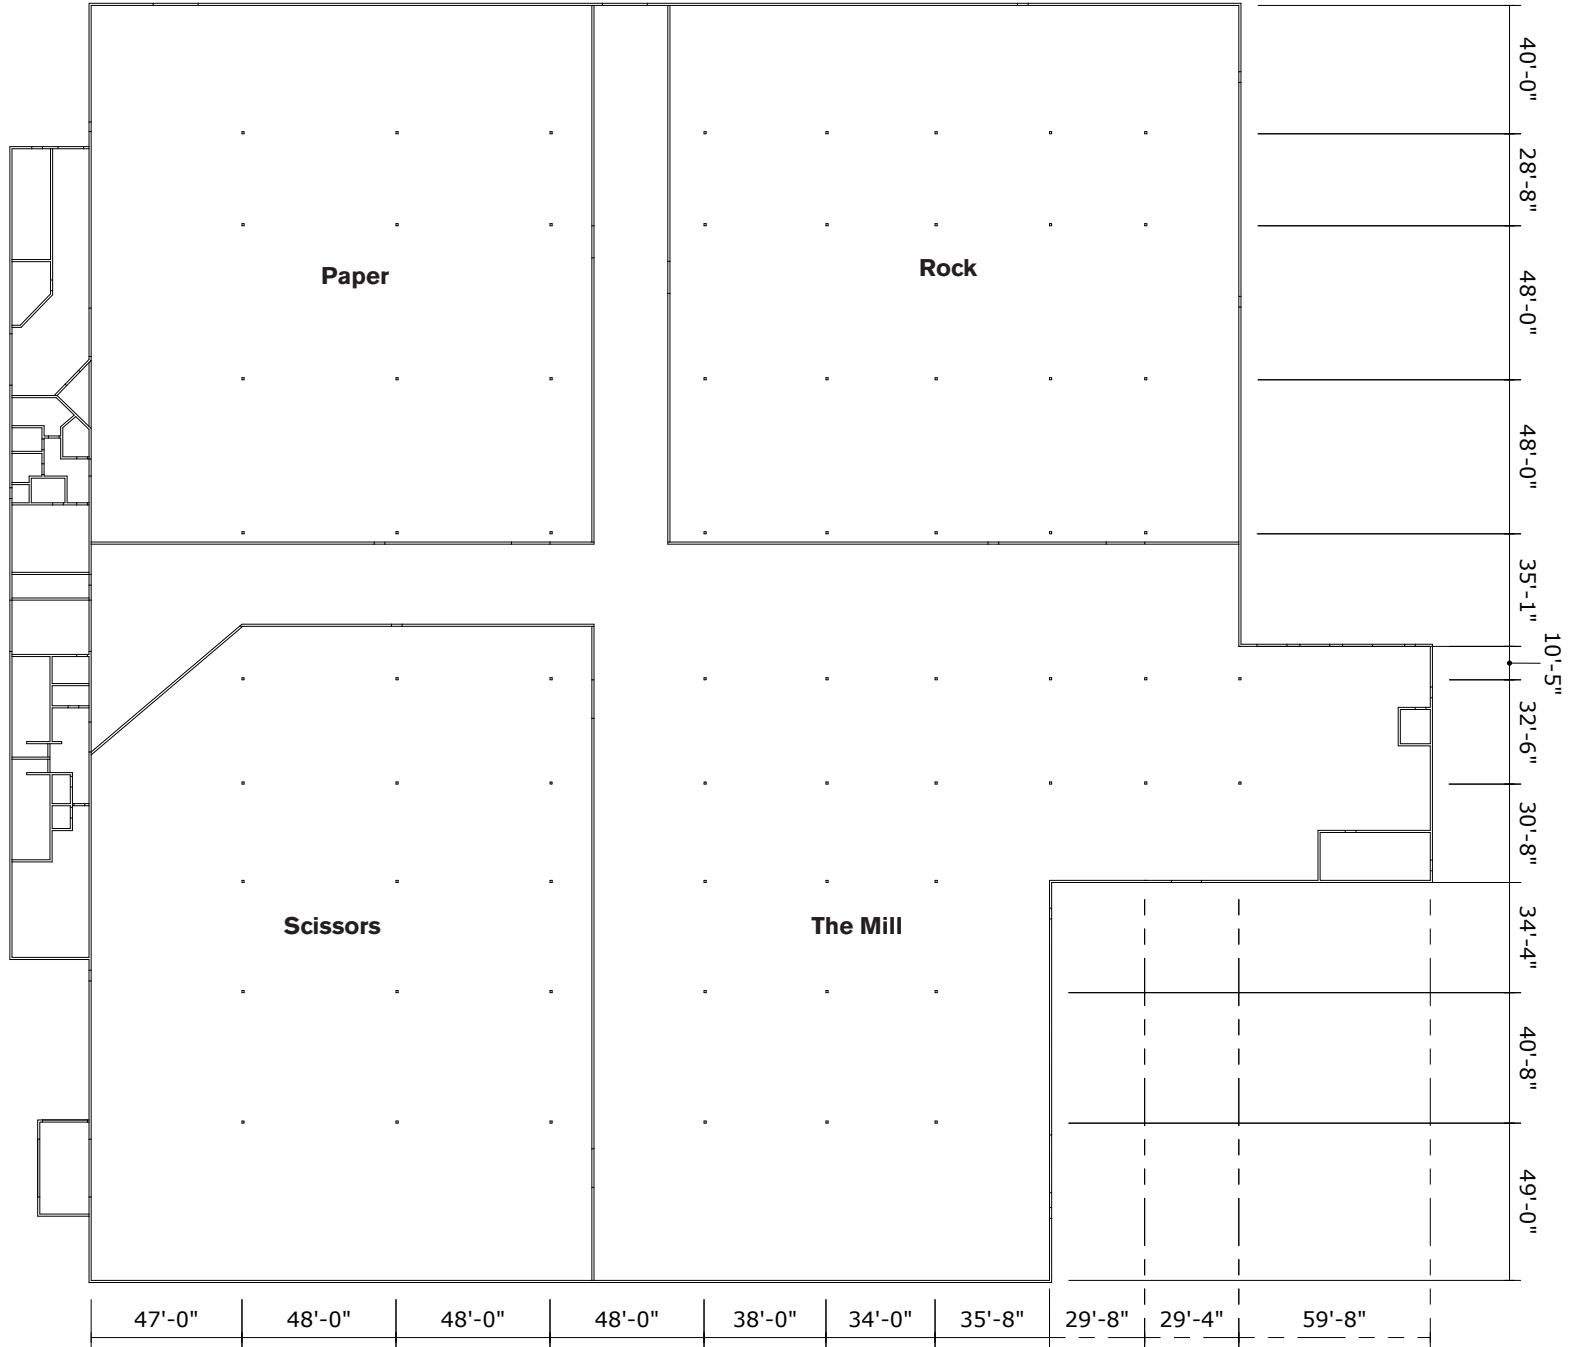

Amazement Center

Size: 157,612 sq/ft
 Dimensions: 396ft x 357ft
 Height: 29-21ft
 HVAC
 Load: 30psf
 Power: 8,400 amps 3 phase
 200 amps single phase.
 Rat holes for cable runs from external power

Additional Features:
 Front Lot / Parking: 174,000 sq/ft
 Rear Lot: 70,000 sq/ft
 Loading Dock: 4,000 sq/ft
 Covered Secured Area: 30,000 sq/ft

Amazement Center

Floor Plans

THE RANCH

The Ranch Studios, LLC.
8301 W. Judge Perez Drive
Suite 216
Chalmette, LA 70043

Contact:
info@WeAreTheRanch.com
WeAreTheRanch.com

Amazement Center

Column Layout

THE RANCH