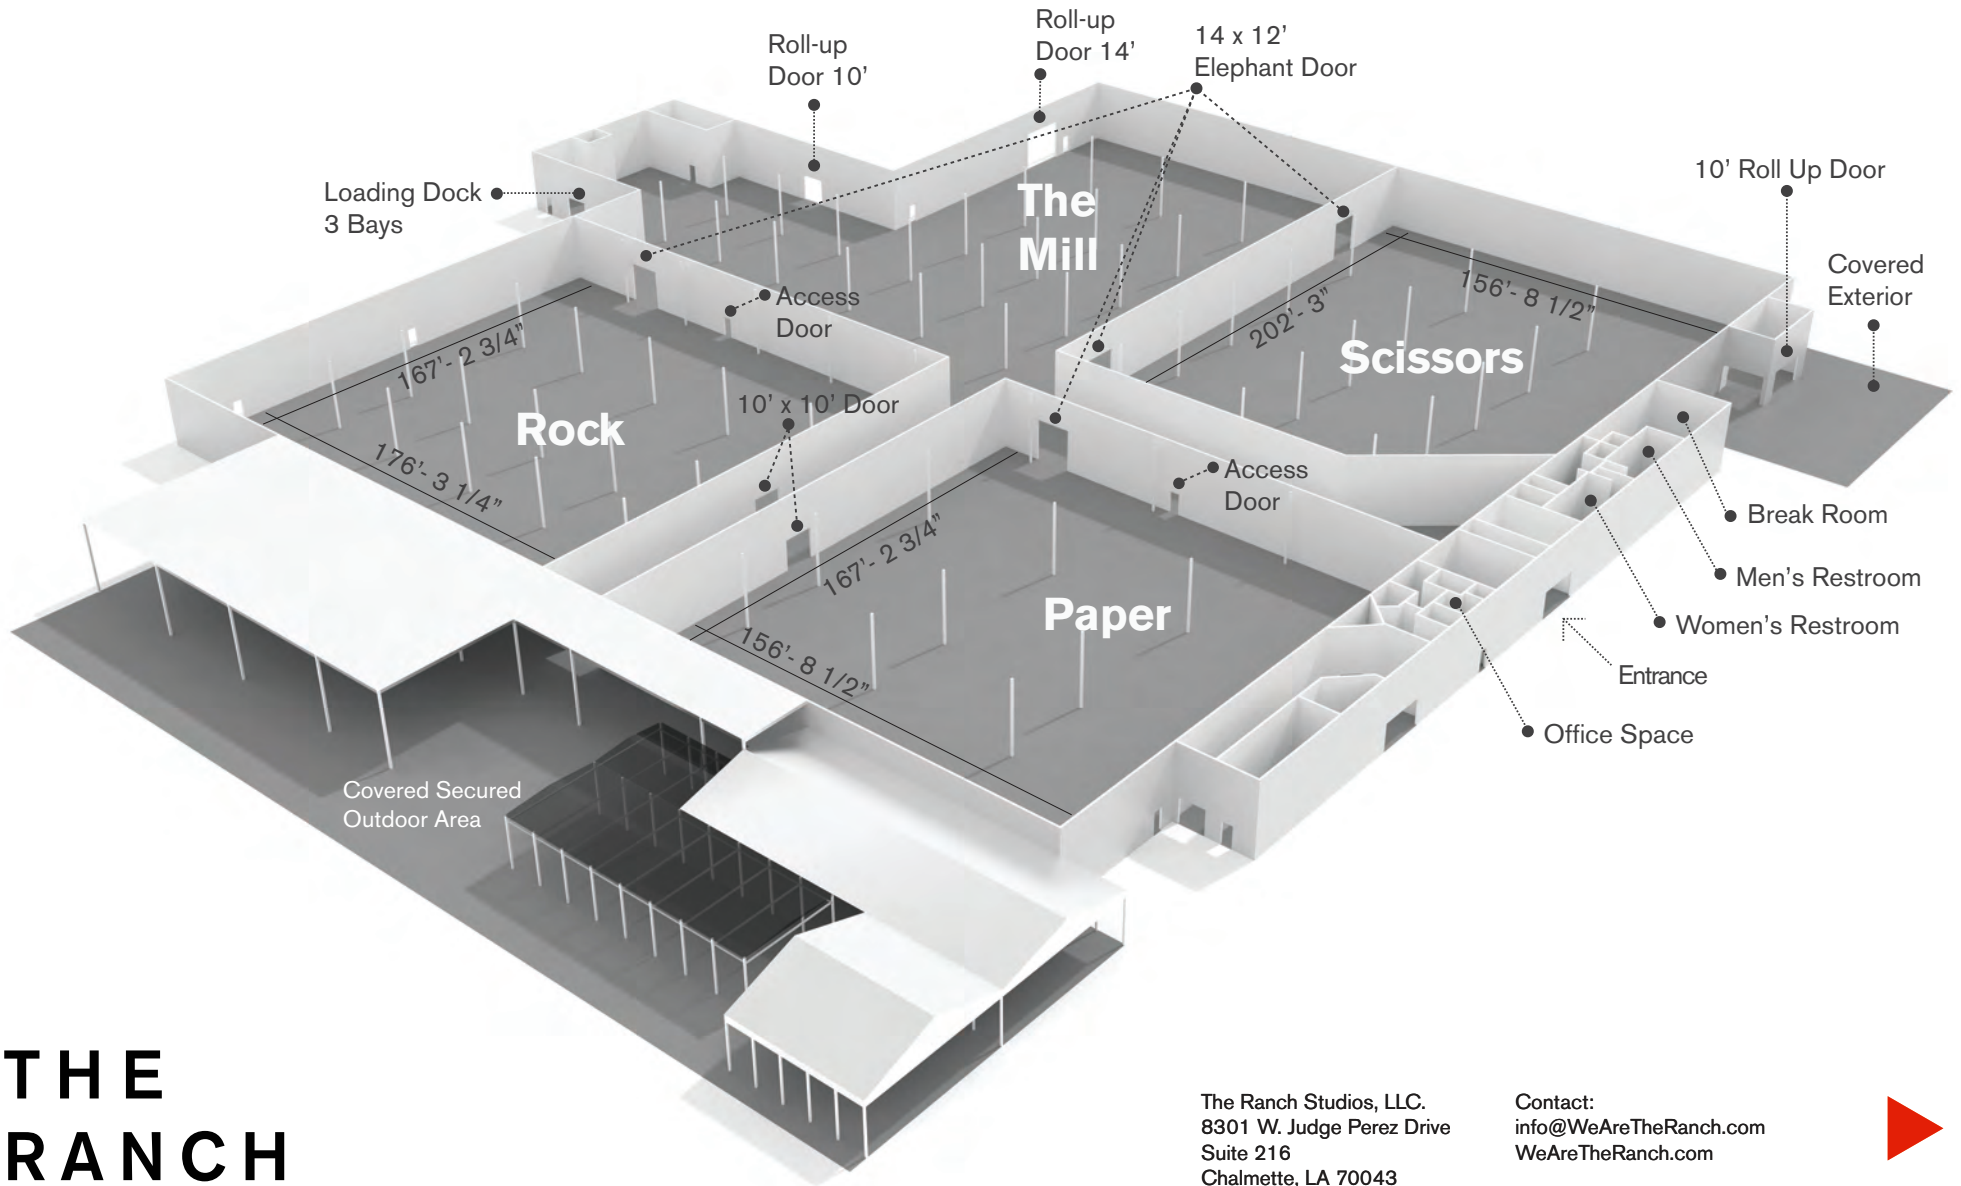

Amazement Center

Size: 157,612 sq/ft
 Dimensions: 396ft x 357ft
 Height: 29-21ft
 HVAC
 Load: 30psf
 Power: 8,400 amps 3 phase
 200 amps single phase.
 Rat holes for cable runs from external power

Additional Features:
 Front Lot / Parking: 174,000 sq/ft
 Rear Lot: 70,000 sq/ft
 Loading Dock: 4,000 sq/ft
 Covered Secured Area: 30,000 sq/ft

Rock: 29,648 sq/ft
Paper: 26,094 sq/ft
Scissors: 30,859 sq/ft
The Mill: 41,863 sq/ft

THE RANCH

The Ranch Studios, LLC.
 8301 W. Judge Perez Drive
 Suite 216
 Chalmette, LA 70043

Contact:
info@WeAreTheRanch.com
WeAreTheRanch.com

Amazement Center

Floor Plans

THE RANCH

The Ranch Studios, LLC.
8301 W. Judge Perez Drive
Suite 216
Chalmette, LA 70043

Contact:
info@WeAreTheRanch.com
WeAreTheRanch.com

Amazement Center

Column Layout

THE RANCH