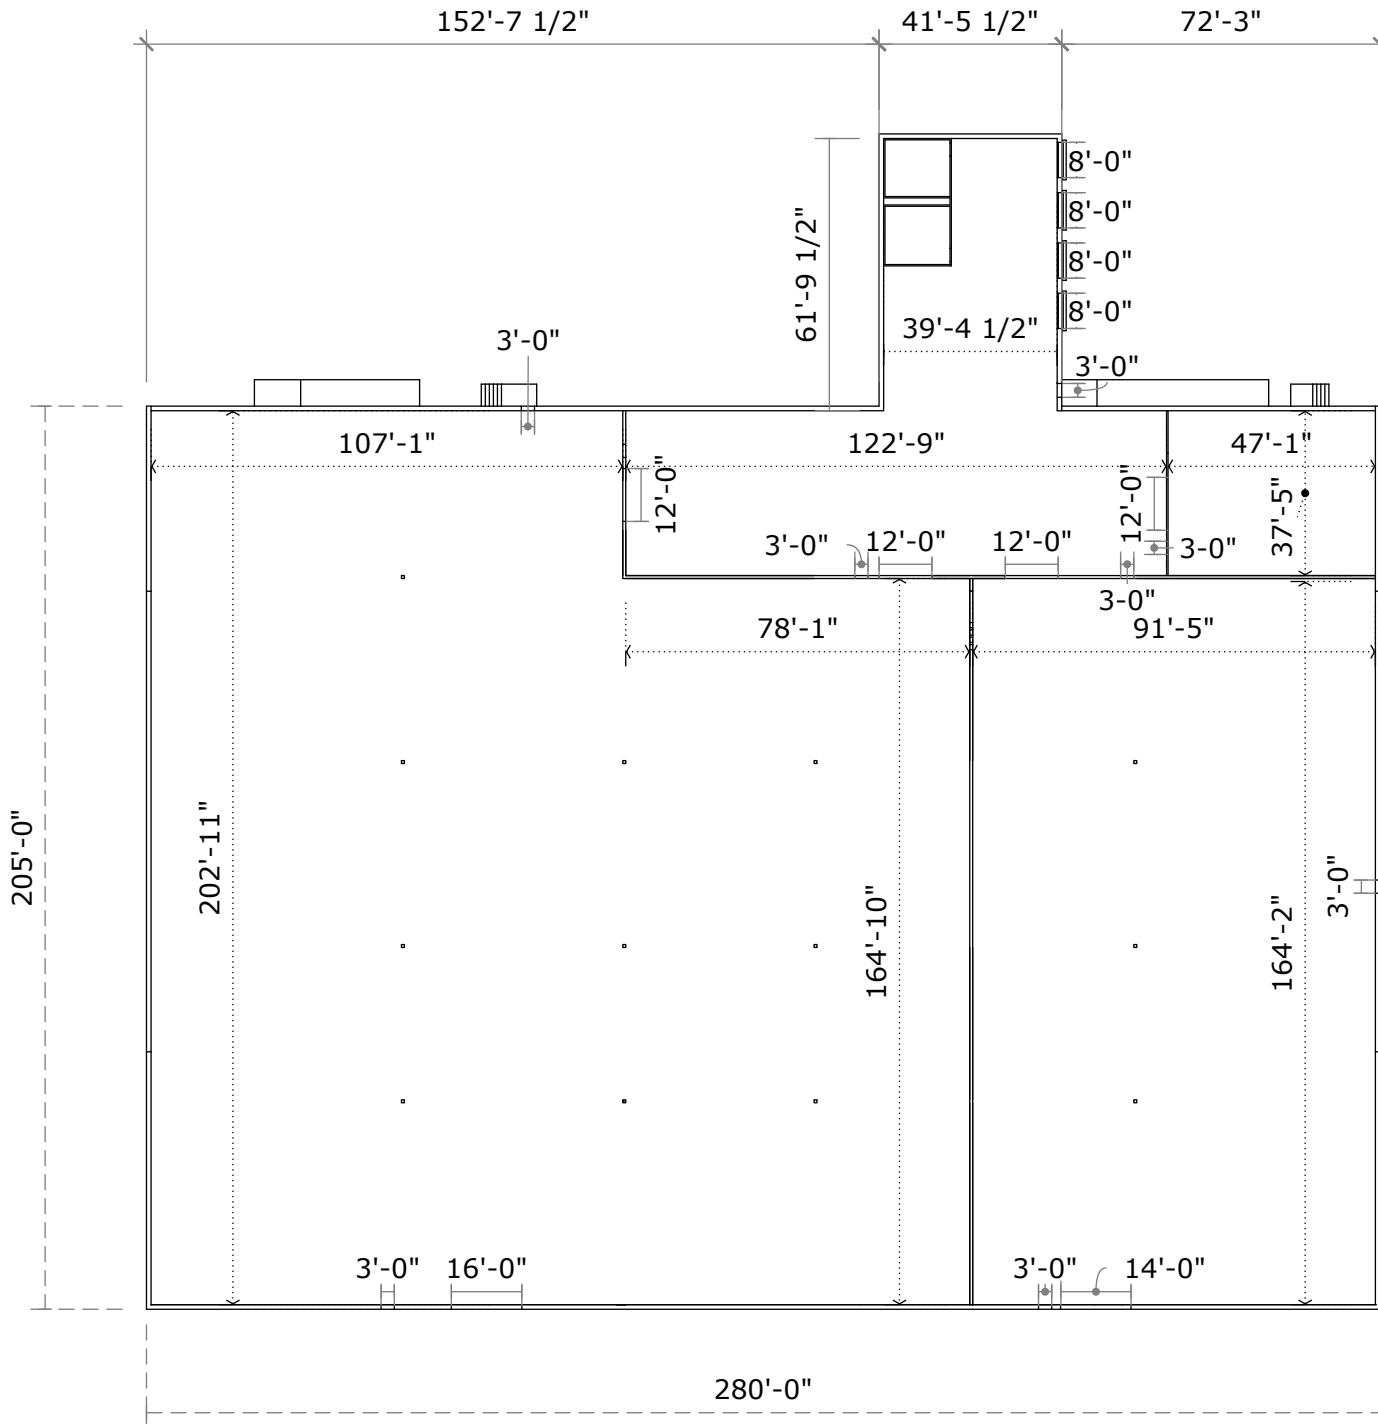

Imagination Station

The Ranch Main Campus

Size: 62,360 sq/ft

Dimensions: 280ft x 205ft

Height: 25-21ft

Load: 30psf

Additional Features

Front Lot 1: 86,000 sq/ft

⚡ 1 x 200A / 3-phase @ 120/208 V. Total amps: 600

Rear Lot 1: 24,000 sq/ft

Loading Dock: 2,500 sq/ft

Big: 34,705 sq/ft; 186ft x 203ft x 25-21ft

⚡ 3 x 400 amps / 3-phase @ 120/208 V. Total amps: 3600

Easy: 15,015 sq/ft; 91ft x 165ft x 25-22ft

⚡ 1 x 400A / 3-phase @ 120/208 V. Total amps: 1200

No HVAC available

Gold Room: 1,536 sq/ft; 32ft x 48ft x 21ft

Imagination Station

Floor Plans

THE RANCH

The Ranch Studios, LLC.
8301 W. Judge Perez Drive
Chalmette, LA 70043