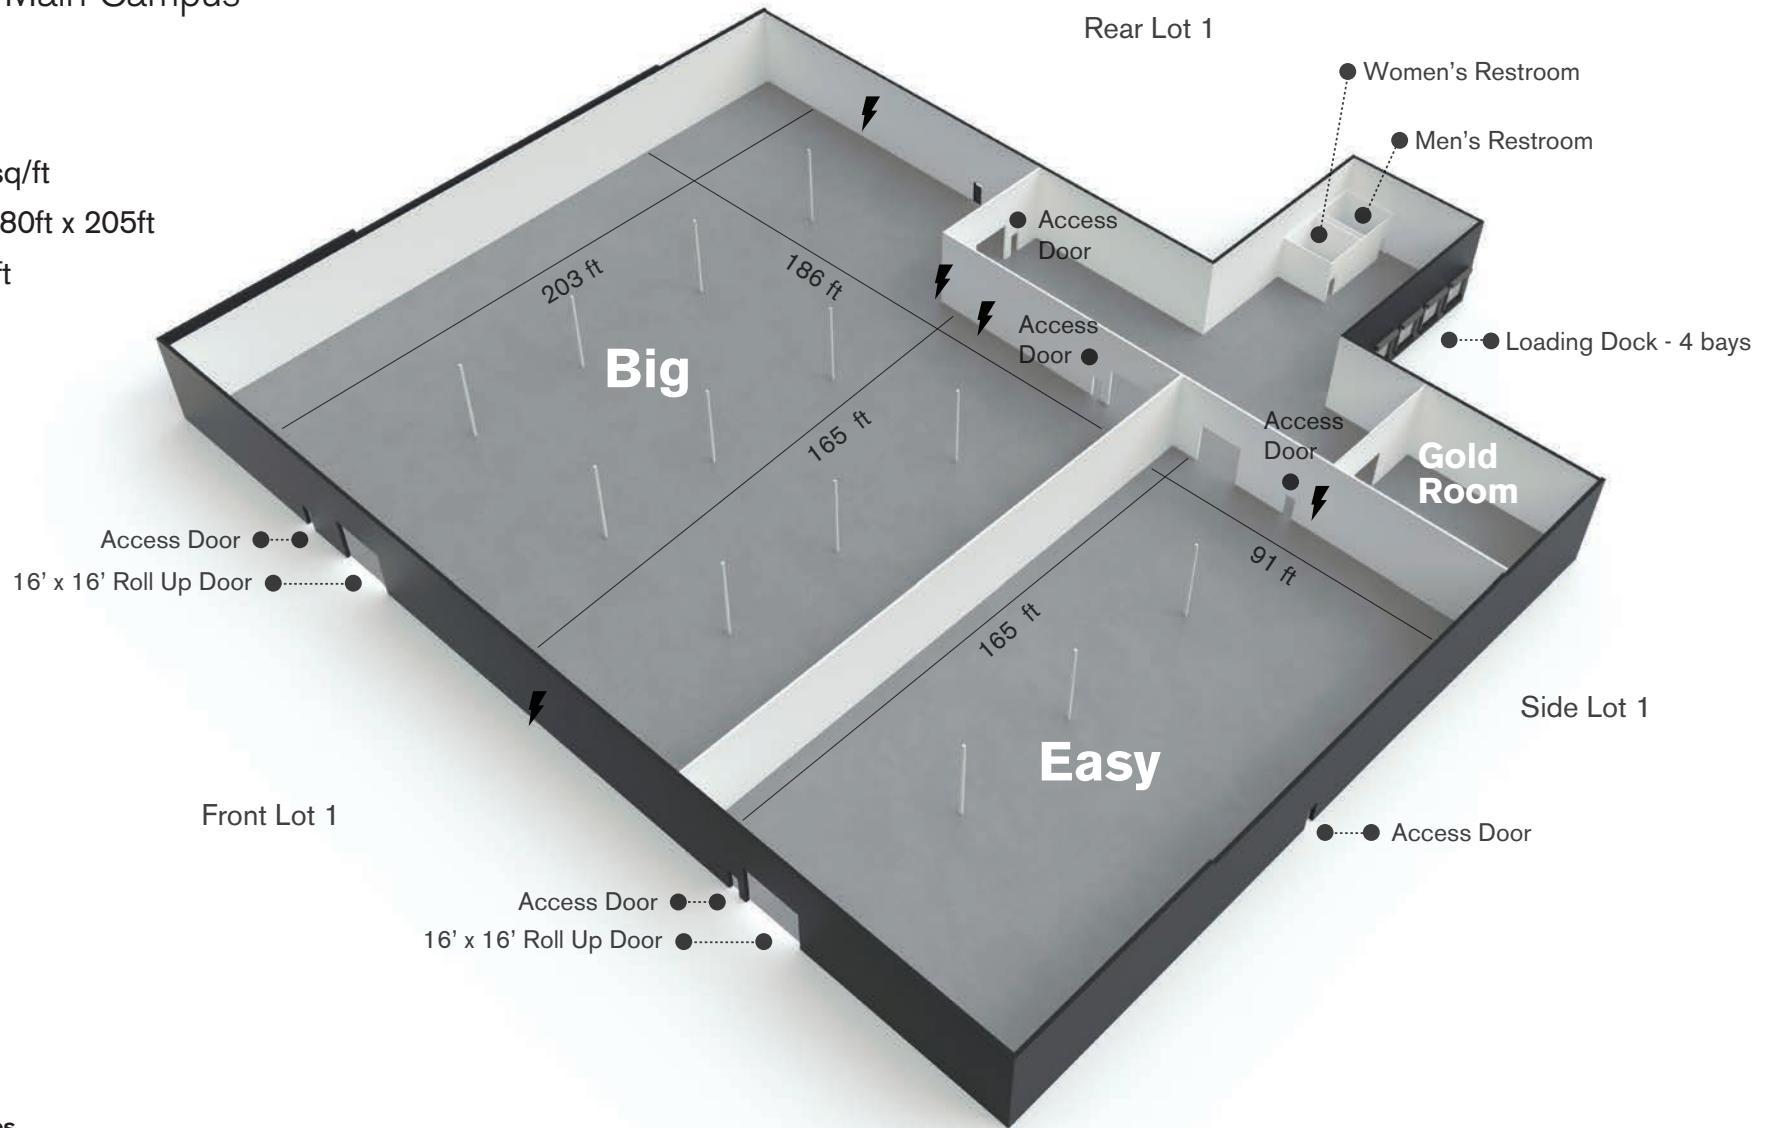

Imagination Station

The Ranch Main Campus

Size: 62,360 sq/ft

Dimensions: 280ft x 205ft

Height: 25-21ft

Load: 30psf

Additional Features

Front Lot 1: 86,000 sq/ft

⚡ 1 x 200A / 3-phase @ 120/208 V. Total amps: 600

Rear Lot 1: 24,000 sq/ft

Loading Dock: 2,500 sq/ft

Big: 34,705 sq/ft; 186ft x 203ft x 25-21ft

⚡ 3 x 400 amps / 3-phase @ 120/208 V. Total amps: 3600

Easy: 15,015 sq/ft; 91ft x 165ft x 25-22ft

⚡ 1 x 400A / 3-phase @ 120/208 V. Total amps: 1200

No HVAC available

Gold Room: 1,536 sq/ft; 32ft x 48ft x 21ft

Imagination Station

Floor Plans

THE RANCH

The Ranch Studios, LLC.
8301 W. Judge Perez Drive
Chalmette, LA 70043