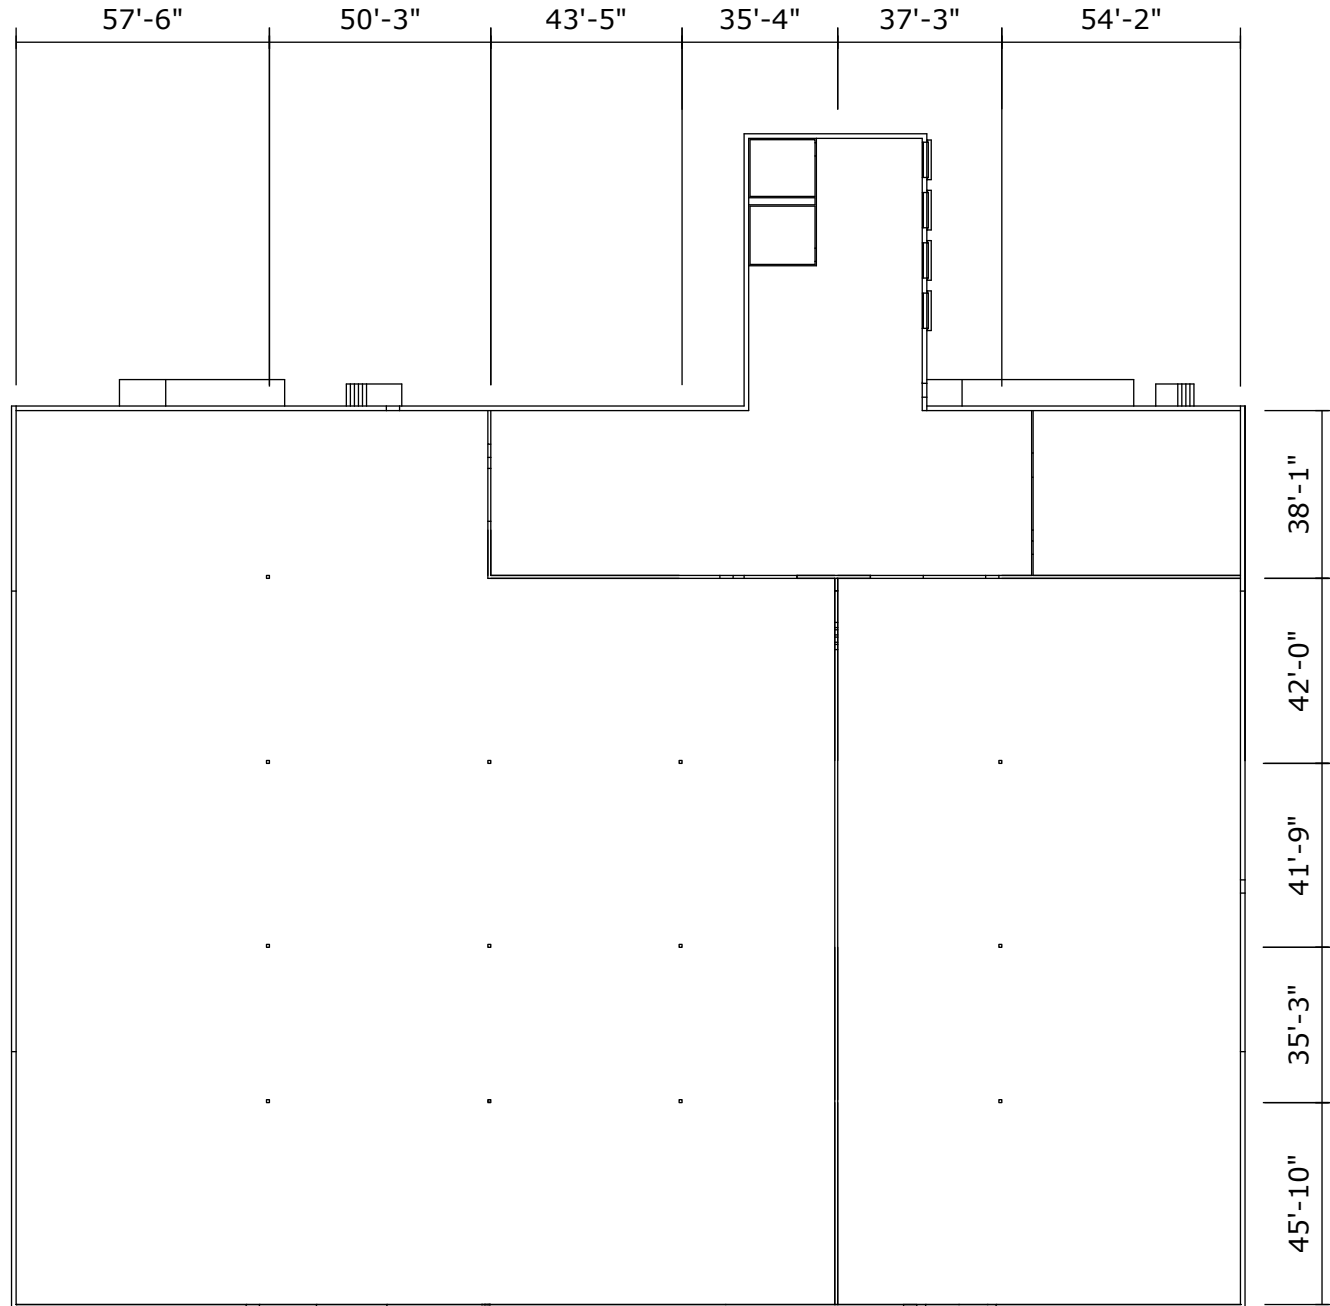

Imagination Station

Column Layout

THE RANCH

The Ranch Studios, LLC.
8301 W. Judge Perez Drive
Chalmette, LA 70043

Contact:
info@WeAreTheRanch.com
WeAreTheRanch.com